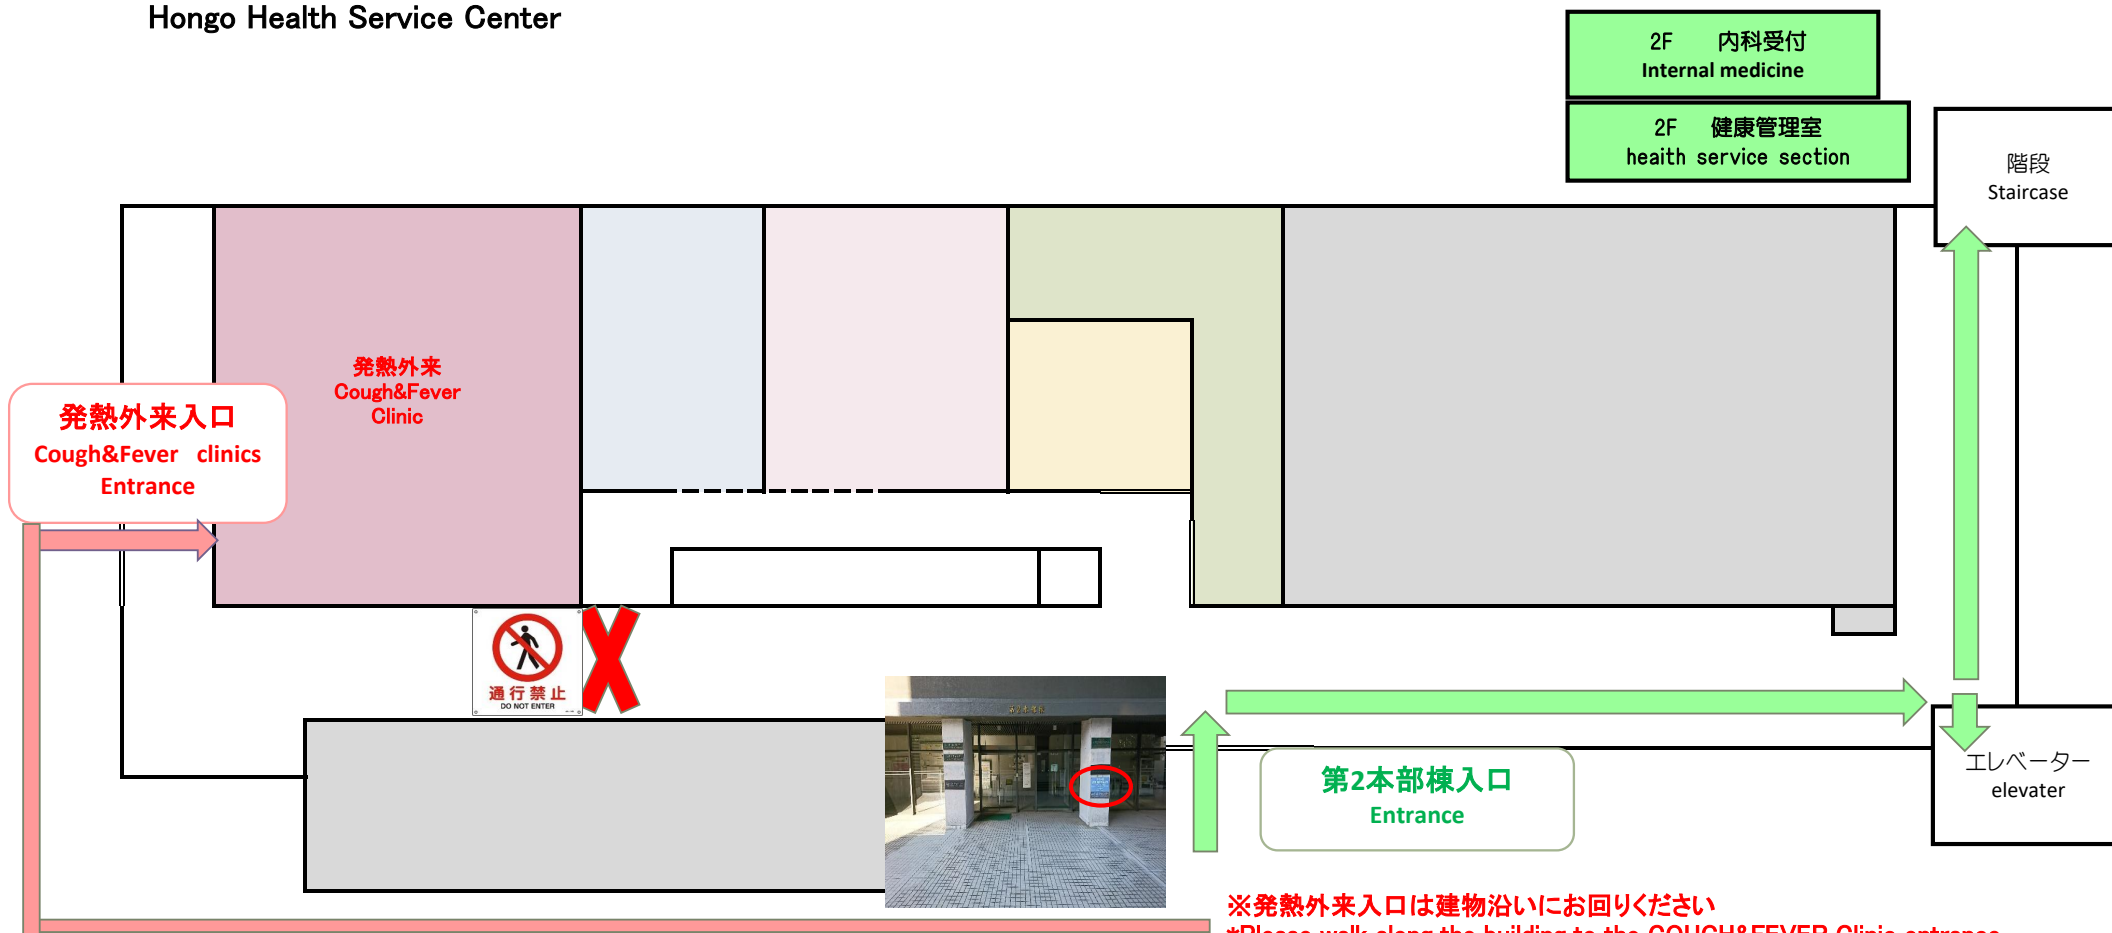

Asano Section

Hongo Health Service Center

Tatsuoka Gate

Tatsuoka Gate

Gotenshita Athletic Field

Yasuda Auditorium

Tetsu-mon (Gate)

Kaitoku Gate

# <本郷保健センター(第2本部棟)> Hongo Health Service Center

※発熱外来入口は建物沿いにお回りください  
\*Please walk along the building to the COUGH&FEVER Clinic entrance